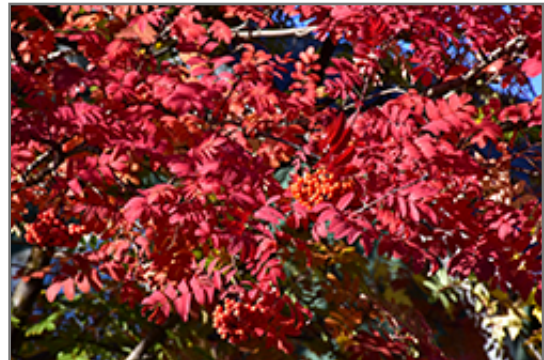

Showy Mountain Ash in fall
Photo courtesy of NetPS Plant Finder